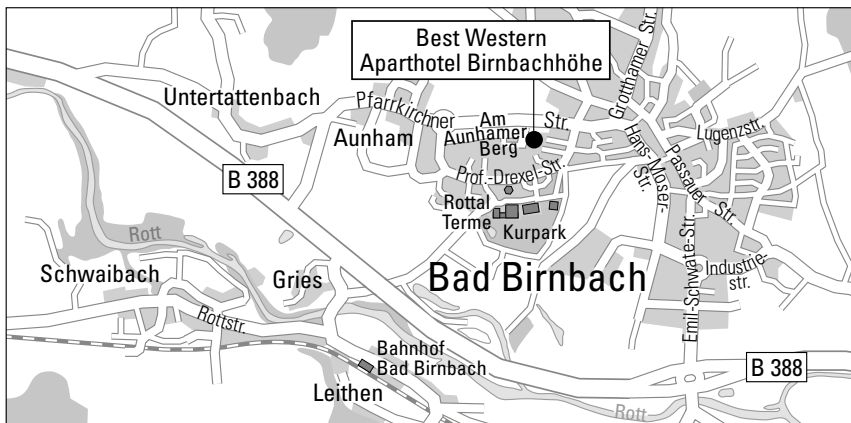

Arrival by public transport

By Train: When travelling by train, your destination train station is Bad Birnbach. The transfer to and from the train station on your arrival/ departure is included in the price. We ask that you inform us of your expected pick-up times in advance.

By bus: We work together with various shuttle services. You can be picked up straight from your doorstep and brought comfortably to the hotel. Please inquire at +49 (0)8563 971-0.

What3Words: ///hier.aussteigen.zählt